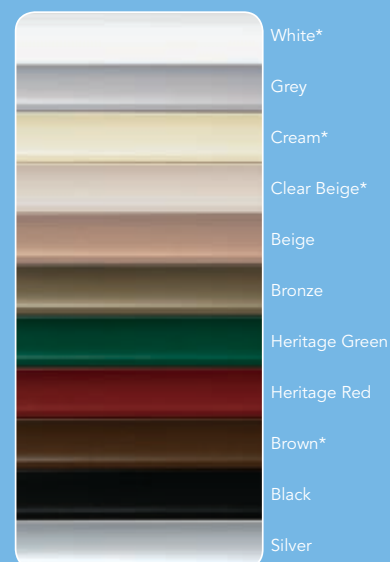

More control over light

When the sun's UV rays enter through windows, this can be damaging to your furnishings, carpets and drapes. CW Products Roller Shutters can easily be adjusted to any height allowing in the desired amount of light, minimising any furniture or fixture damage, and giving you control of the light in your home.

Protect against accidents

And broken windows can be a thing of the past, especially for those families with children who love playing outdoors, or who live in areas that experience stormy weather. If you live in the hills or heavy scrub areas, CW Products Roller Shutters can even help with protecting your home during the bushfire season.

A superior paint finish

All CW Products Roller Shutters offer a better paint finish ideal for the harsh Australian climate, because they are taken through our state of the art, three-stage paint process which includes 1) pre-treatment, 2) a base coat and 3) a clear coat lacquer. We offer a range of 11 architectural colours, so our roller shutters complement most home colour schemes.

Australia's Quality Roller Shutter!

CW Products takes pride in the way it manufactures the highest quality Roller Shutters, by only sourcing the best components and highest quality aluminium coils and extrusions from world leading suppliers. All our Roller Shutters have a guarantee of product quality and consistency with our 5 Year Roller Shutter Guarantee!

Colour Options

*Also available in pelmet colours

Control Options

1) Colours shown in this brochure are as close to the actual colours as the printing process allows and may vary slightly from actual colours. 2) Details are correct at time of printing. 3) © Copyright CW Products 2010.

Authorised Dealer: